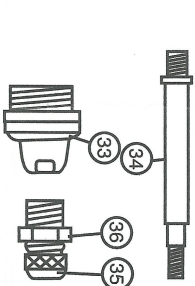

PIECES DETACHEES
SPARE PARTS
ERSATZTEILE
ONDERDELENLIJST

PIEZAS DE RECAMBIO
PEZZI DI RICAMBIO
スベリパーツ

ENTRETIEN
MAINTENANCE
WARTUNG
ONDERHOUD

MANTENIMIENTO
MANUTENZIONE
メンテナンス

Part No. & Name	Part No. & Name	Part No. & Name
H9 1 Main Handle	H9 11 Lock	H9 22 Press Spring
2 Swivel Head	12 Nut	23 Spring Screw
3 Handle	13 Connecting Head	24 Screw
4 Draw Bar Head	14 Handle Pin	25 Screw
5 Lever	15 Ring	26 Screw
6A Arbor Handle	16 Handle	27 Screw
6B Head Arbor	17 Rubber Grip	28 Screw
7 Slide Board	18 Spring screw	29 Connecting Screw
8 Wavy	19 Jaw Case	30 Connecting Board
9 Slide Sorew	20 Jaws	31 Connecting Nut
10 Connecting Bar	21 Jaw Pushbr	32 Connecting Screw

Part No. & Name
H9-2 33 Slcvcv Seat
34 Draw Bar
35 Screw of Mouth Part
36 Nut of Mouth Part
37 Spanner

1 Nettoyer ou changer
Clean or change
Reinigen oder Tauschen
Schoonmaken of te veranderen
Limpe o cambie
Pulire o cambiare
洗淨は交換