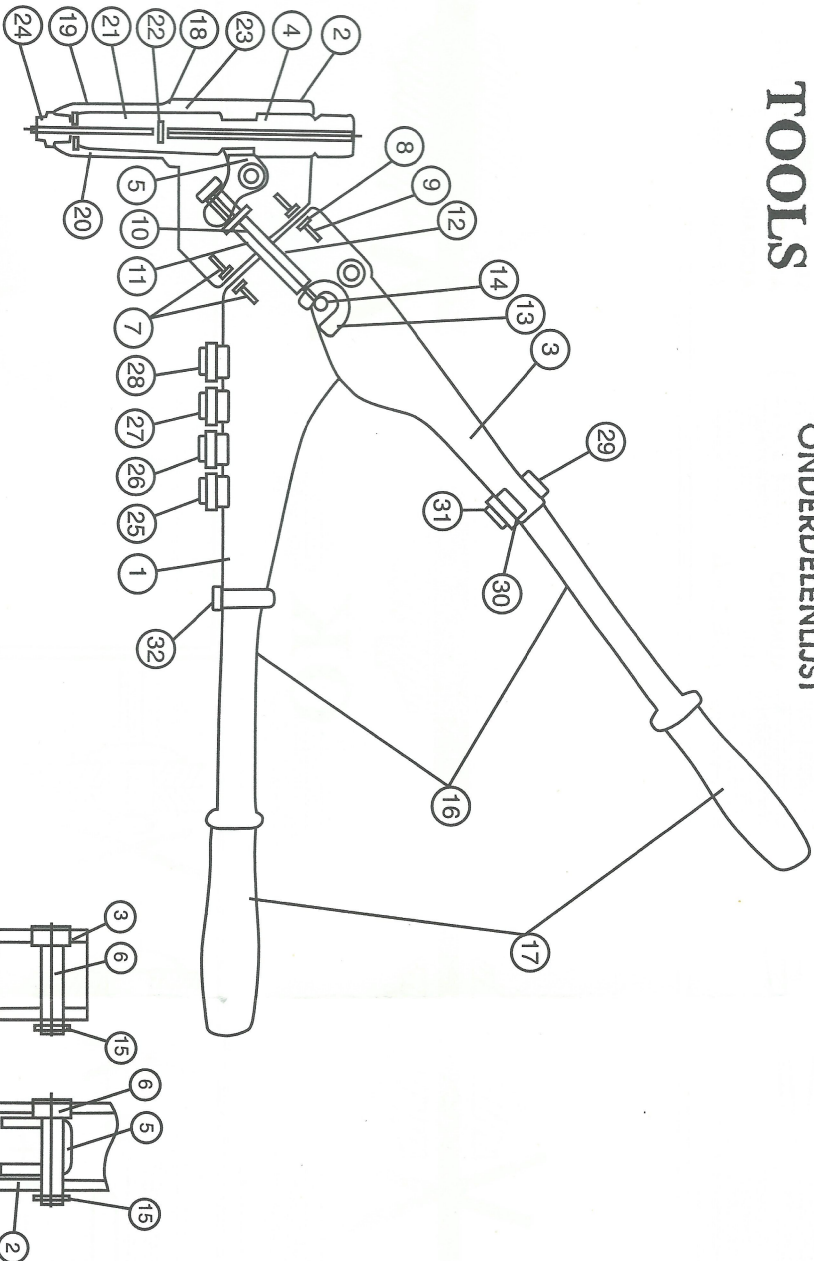

PIECES DETACHEES
SPARE PARTS
ERSATZTEILE
ONDERDELENLIJST

PIEZAS DE RECAMBIO
PEZZI DI RICAMBIO
スベリパーツ

ENTRETIEN
MAINTENANCE
WARTUNG
ONDERHOUD

MANTENIMIENTO
MANUTENZIONE
メンテナンス

Part No. & Name	Part No. & Name	Part No. & Name
H9 1 Main Handle	H9 11 Lock	H9 22 Press Spring
2 Swivel Head	12 Nut	23 Spring Screw
3 Handle	13 Connecting Head	24 Screw
4 Draw Bar Head	14 Handle Pin	25 Screw
5 Lever	15 Ring	26 Screw
6A Arbor Handle	16 Handle	27 Screw
6B Head Arbor	17 Rubber Grip	28 Screw
7 Slide Board	18 Spring screw	29 Connecting Screw
8 Wavy	19 Jaw Case	30 Connecting Board
9 Slide Sorew	20 Jaws	31 Connecting Nut
10 Connecting Bar	21 Jaw Pushbr	32 Connecting Screw

Part No. & Name
H9-2 33 Slcvcv Seat
34 Draw Bar
35 Screw of Mouth Part
36 Nut of Mouth Part
37 Spanner

1 Nettoyer ou changer
Clean or change
Reinigen oder Tauschen
Schoonmaken of te veranderen
Limpe o cambie
Pulire o cambiare
洗淨は交換