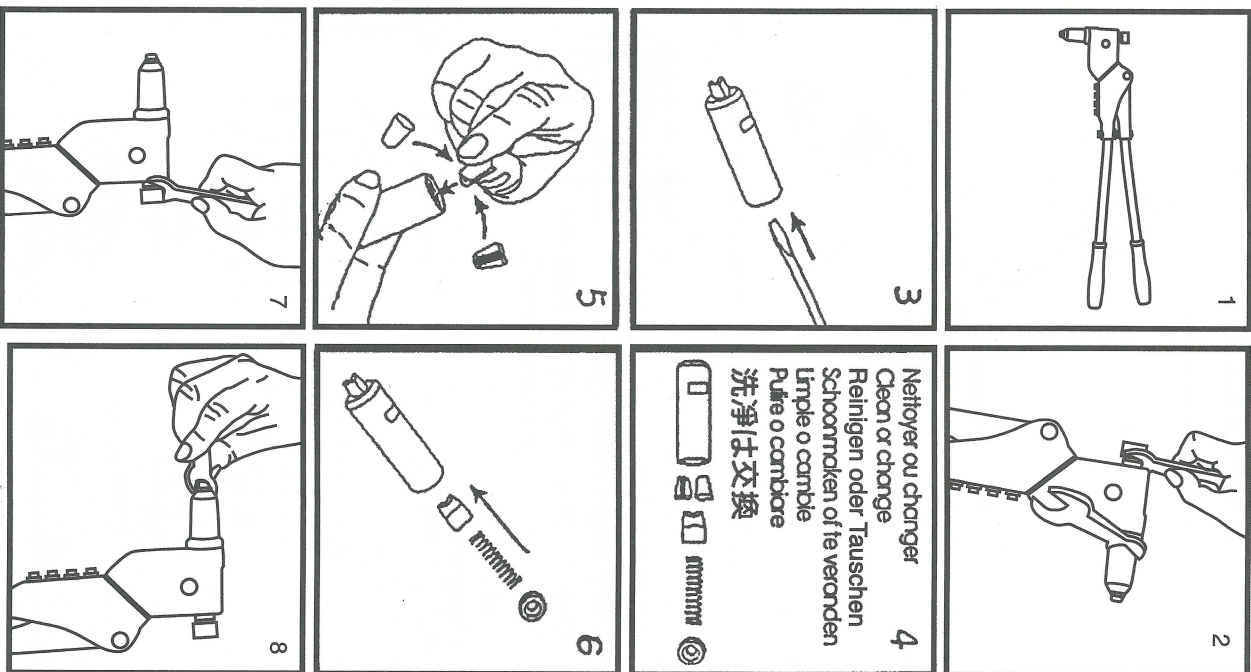

PIECES DETACHEES
SPARE PARTS
ERSATZTEILE
ONDERDELENLIJST

PIEZAS DE RECAMBIO
PEZZI DI RICAMBIO
スベリパーツ

ENTRETIEN
MAINTENANCE
WARTUNG
ONDERHOUD

MANTENIMIENTO
MANUTENZIONE
メンテナンス

Part No. & Name	Part No. & Name	Part No. & Name
H9 1 Main Handle	H9 11 Lock	H9 22 Press Spring
2 Swivel Head	12 Nut	23 Spring Screw
3 Handle	13 Connecting Head	24 Screw
4 Draw Bar Head	14 Handle Pin	25 Screw
5 Lever	15 Ring	26 Screw
6A Arbor Handle	16 Handle	27 Screw
6B Head Arbor	17 Rubber Grip	28 Screw
7 Slide Board	18 Spring screw	29 Connecting Screw
8 Wavy	19 Jaw Case	30 Connecting Board
9 Slide Sorew	20 Jaws	31 Connecting Nut
10 Connecting Bar	21 Jaw Pushbr	32 Connecting Screw

Part No. & Name
H9-2 33 Slcvcv Seat
34 Draw Bar
35 Screw of Mouth Part
36 Nut of Mouth Part
37 Spanner

1 Nettoyer ou changer
Clean or change
Reinigen oder Tauschen
Schoonmaken of te veranderen
Limpe o cambie
Pulire o cambiare
洗淨は交換